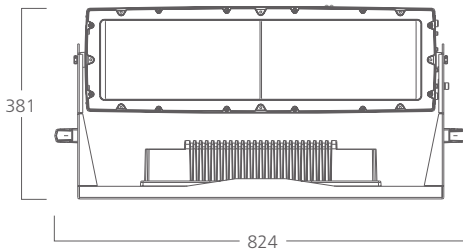

Flood light OLIST

DMX 512 **RDM** **IP66**
OUTDOOR RATED

white grey black

356 126
LED Power **350 W** ColourTemp **Cool White** Luminous **17811 lm**

356 127
LED Power **350 W** ColourTemp **Warm White** Luminous **16920 lm**

356 128
LED Power **350 W** ColourTemp **Cool White+Amber** Luminous **13785 lm**

LIGHT DISTRIBUTION

4° - 10° - 20°

4° - 10° - 20°

14°