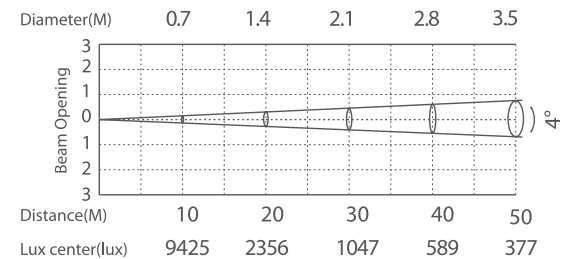

Flood light OLIST

DMX 512 **RDM** **IP66**
OUTDOOR RATED

white grey black

356 126
LED Power **350 W** ColourTemp **Cool White** Luminous **17811 lm**

356 127
LED Power **350 W** ColourTemp **Warm White** Luminous **16920 lm**

356 128
LED Power **350 W** ColourTemp **Cool White+Amber** Luminous **13785 lm**

LIGHT DISTRIBUTION

4° - 10° - 20°

4° - 10° - 20°

14°