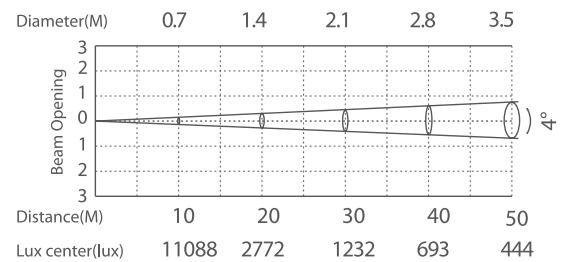

Flood light OLIST

DMX 512 **RDM** **IP66**
OUTDOOR RATED

white grey black

356 126
LED Power **350 W** ColourTemp **Cool White** Luminous **17811 lm**

356 127
LED Power **350 W** ColourTemp **Warm White** Luminous **16920 lm**

356 128
LED Power **350 W** ColourTemp **Cool White+Amber** Luminous **13785 lm**

LIGHT DISTRIBUTION

4° - 10° - 20°

4° - 10° - 20°

14°